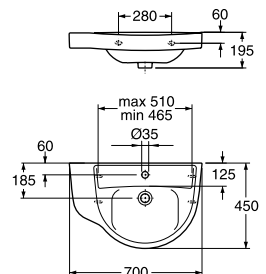

**2560**

- 1125606101
- 112560R101\*

**2600**

- 1126006101
- 1126000158 soappump on the right side
- 1126000159 soappump on the left side
- 1126000168 handshower on the right side
- 1126000169 handshower on the left side
- 112600R101\*

**2700**

extended surface on the right side

- 1127000108
- 1127000158 with soappump
- 1127000168 with handshower
- 112700R108\*

**2700**

extended surface on the left side

- 1127000109
- 1127000159 with soappump
- 1127000169 with handshower
- 112700R109\*