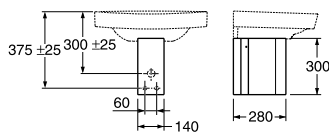

2910
aluminium

1129100100
For washbasins 2560, 2600, 2700