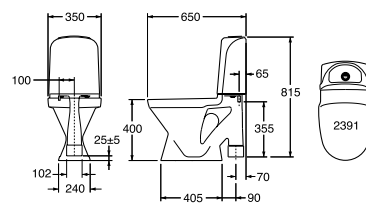

**2560**

- 1125606101
- 112560R101\*

**2600**

- 1126006101
- 1126000158 soappump on the right side
- 1126000159 soappump on the left side
- 1126000168 handshower on the right side
- 1126000169 handshower on the left side
- 112600R101\*

**Single flush 6l**

- 112320601231 lux seat and cover
- 112320661225 hard seat and cover
- 112320661215 standard seat and cover
- 112320661205 without seat and cover

**2330**  
wall hung toilet

- 112330001030, 1123300R1030\* lux seat and cover
- 112330001020, 1123300R1020\* hard seat and cover
- 112330001010, 1123300R1010\* standard seat and cover
- 112330001000, 1123300R1000\* without seat and cover

**2340**  
S-trap, high model

**Dual flush 3/6l**

- 112340361215 standard seat and cover
- 112340361205 without seat and cover

**Single flush 6l**

- 112340661215 standard seat and cover
- 112340661205 without seat and cover