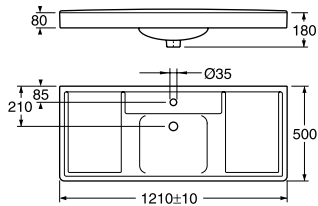

**Washbasins for installation with furniture**

**2060**

- 1120600101
- 112060R101\*

**2090**

- 1120900118; 1120900119
- 112090R118\* shelf on the right side
- 112090R119\* shelf on the left side

\* Ceramic Plus surface