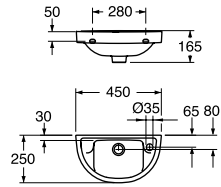

# Nordic

**Washbasins**

**2450**

- 1124500108 taphole on the right side
- 1124500109 taphole on the left side
- 1124500111 without taphole
- 112450R108\*
- 112450R109\*

**2500**

- 1125006101
- 112500R101\*

**2560**

- 1125606101
- 112560R101\*

**2600**

- 1126006101
- 1126000158 soappump on the right side
- 1126000159 soappump on the left side
- 1126000168 handshower on the right side
- 1126000169 handshower on the left side
- 112600R101\*