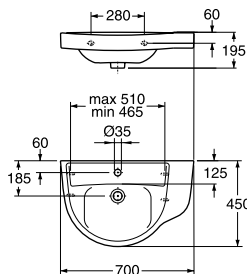

# Nordic

**Washbasins**

**2450**

- 1124500108 taphole on the right side
- 1124500109 taphole on the left side
- 1124500111 without taphole
- 112450R108\*
- 112450R109\*

**2500**

- 1125006101
- 112500R101\*

**2560**

- 1125606101
- 112560R101\*

**2600**

- 1126006101
- 1126000158 soappump on the right side
- 1126000159 soappump on the left side
- 1126000168 handshower on the right side
- 1126000169 handshower on the left side
- 112600R101\*

**2700**

extended surface on the right side

- 1127000108
- 1127000158 with soappump
- 1127000168 with handshower
- 112700R108\*

**2700**

extended surface on the left side

- 1127000109
- 1127000159 with soappump
- 1127000169 with handshower
- 112700R109\*