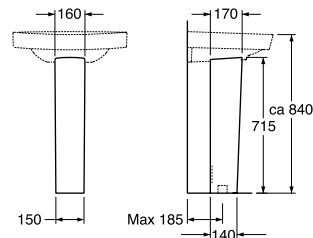

2920
ceramic

1129200100
For washbasins 2560, 2600, 2700