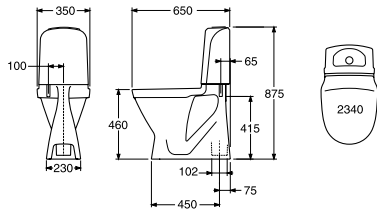

\* Ceramic Plus surface

**2320**  
wall mounted WC

**Dual flush 3/6l**

- 112320301231 lux seat and cover
- 112320361225 hard seat and cover
- 112320361215 standard seat and cover
- 112320361205 without seat and cover

**2340**  
S-trap, high model

**Dual flush 3/6l**

- 112340361215 standard seat and cover
- 112340361205 without seat and cover

**Single flush 6l**

- 112340661215 standard seat and cover
- 112340661205 without seat and cover