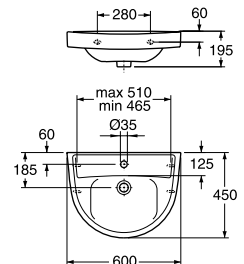

# Nordic

**Washbasins**

**2450**

- 1124500108 taphole on the right side
- 1124500109 taphole on the left side
- 1124500111 without taphole
- 112450R108\*
- 112450R109\*

**2500**

- 1125006101
- 112500R101\*

**2560**

- 1125606101
- 112560R101\*

**2600**

- 1126006101
- 1126000158 soappump on the right side
- 1126000159 soappump on the left side
- 1126000168 handshower on the right side
- 1126000169 handshower on the left side
- 112600R101\*

**2700**

extended surface on the right side

- 1127000108
- 1127000158 with soappump
- 1127000168 with handshower
- 112700R108\*

**2700**

extended surface on the left side

- 1127000109
- 1127000159 with soappump
- 1127000169 with handshower
- 112700R109\*