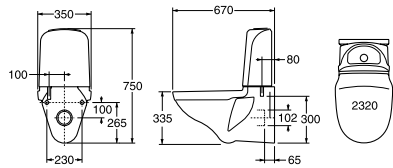

2320
wall mounted WC

Dual flush 3/6l

- 112320301231 lux seat and cover
- 112320361225 hard seat and cover
- 112320361215 standard seat and cover
- 112320361205 without seat and cover

Single flush 6l

- 112320601231 lux seat and cover
- 112320661225 hard seat and cover
- 112320661215 standard seat and cover
- 112320661205 without seat and cover