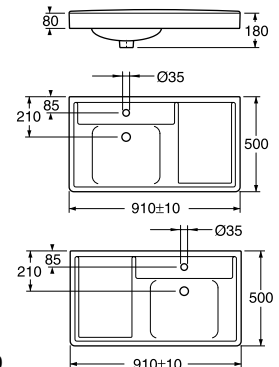

**Washbasins for installation with furniture**

**2060**

- 1120600101
- 112060R101\*

**2090**

- 1120900118; 1120900119
- 112090R118\* shelf on the right side
- 112090R119\* shelf on the left side

\* Ceramic Plus surface