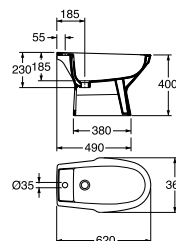

2100
floor-standing bidet

- 1121000100
- 112100R100*

* Ceramic Plus surface