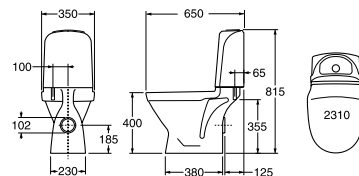

2310
P-trap

Dual flush 3/6l
112310301231, 1123103R1231* lux seat and cover
112310361225, 1123103R1221* hard seat and cover
112310361215, 1123103R1211* standard seat and cover
112310361205, 1123103R1202* without seat and cover

Single flush 6l
112310601231, 1123106R1231* lux seat and cover
112310661225, 1123106R1221* hard seat and cover
112310661215, 1123106R1211* standard seat and cover
112310661205, 1123106R1202* without seat and cover

* Ceramic Plus surface