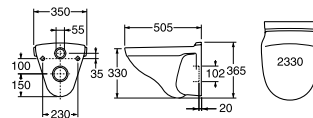

\* Ceramic Plus surface

**2320**  
wall mounted WC

**Dual flush 3/6l**

- 112320301231 lux seat and cover
- 112320361225 hard seat and cover
- 112320361215 standard seat and cover
- 112320361205 without seat and cover

**Single flush 6l**

- 112320601231 lux seat and cover
- 112320661225 hard seat and cover
- 112320661215 standard seat and cover
- 112320661205 without seat and cover

**2330**  
wall hung toilet

- 112330001030, 1123300R1030\* lux seat and cover
- 112330001020, 1123300R1020\* hard seat and cover
- 112330001010, 1123300R1010\* standard seat and cover
- 112330001000, 1123300R1000\* without seat and cover