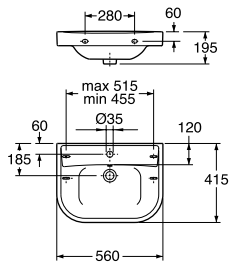

# Nordic

**Washbasins**

**2450**

- 1124500108 taphole on the right side
- 1124500109 taphole on the left side
- 1124500111 without taphole
- 112450R108\*
- 112450R109\*

**2500**

- 1125006101
- 112500R101\*

**2560**

- 1125606101
- 112560R101\*

**2600**

- 1126006101
- 1126000158 soappump on the right side
- 1126000159 soappump on the left side
- 1126000168 handshower on the right side
- 1126000169 handshower on the left side
- 112600R101\*

**2700**

extended surface on the right side

- 1127000108
- 1127000158 with soappump
- 1127000168 with handshower
- 112700R108\*

**2700**

extended surface on the left side

- 1127000109
- 1127000159 with soappump
- 1127000169 with handshower
- 112700R109\*