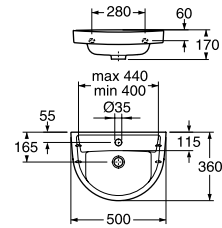

# Nordic

**Washbasins**

**2450**

- 1124500108 taphole on the right side
- 1124500109 taphole on the left side
- 1124500111 without taphole
- 112450R108\*
- 112450R109\*

**2500**

- 1125006101
- 112500R101\*

**2560**

- 1125606101
- 112560R101\*

**2600**

- 1126006101
- 1126000158 soappump on the right side
- 1126000159 soappump on the left side
- 1126000168 handshower on the right side
- 1126000169 handshower on the left side
- 112600R101\*

**2700**

extended surface on the right side

- 1127000108
- 1127000158 with soappump
- 1127000168 with handshower
- 112700R108\*

**2700**

extended surface on the left side

- 1127000109
- 1127000159 with soappump
- 1127000169 with handshower
- 112700R109\*