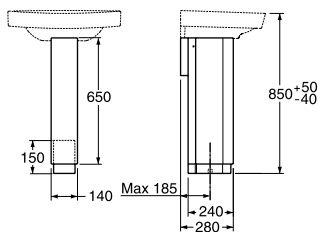

2900
aluminium

1129000100
For washbasins 2560, 2600, 2700