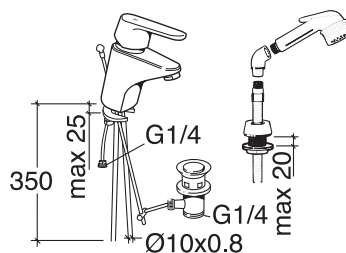

ND 40

Washbasin mixers ND40

42214551; 41214541 with pop-up

41214642

41214651; 41214641 with pop-up

Shower mixers ND40

41216604; 41216634 with hand-shower

41217504