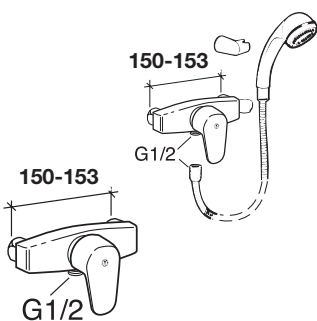

ND 40

Washbasin mixers ND40

42214551; 41214541 with pop-up

41214642

41214651; 41214641 with pop-up

Shower mixers ND40

41216604; 41216634 with hand-shower

41217504