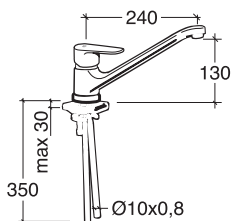

Kitchen mixers ND40

41209555; 41209595 with shut-off