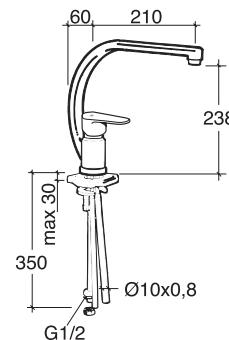

ND 40

Washbasin mixers ND40

42214551; 41214541 with pop-up

41214642

41214651; 41214641 with pop-up

Shower mixers ND40

41216604; 41216634 with hand-shower

41217504

41213123 41213133 with shower

41209355; 41209395 with shut-off

Kitchen mixers ND40

41209555; 41209595 with shut-off

41209495; 41209491 with hand-shower

41209455; 41209451 with hand-shower

Bide mixer

41214571