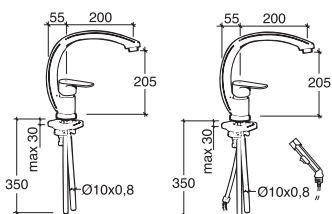

41213123 41213133 with shower

41209355; 41209395 with shut-off

Kitchen mixers ND40

41209555; 41209595 with shut-off

41209495; 41209491 with hand-shower

41209455; 41209451 with hand-shower

Bide mixer

41214571