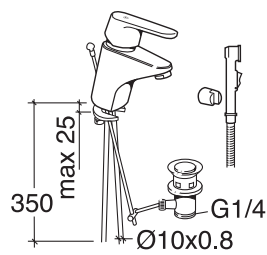

ND 40

Washbasin mixers ND40

42214551; 41214541 with pop-up

41214642

41214651; 41214641 with pop-up

Shower mixers ND40

41216604; 41216634 with hand-shower

41217504

41213123 41213133 with shower

41209355; 41209395 with shut-off

Kitchen mixers ND40

41209555; 41209595 with shut-off

41209495; 41209491 with hand-shower

41209455; 41209451 with hand-shower

Bide mixer

41214571