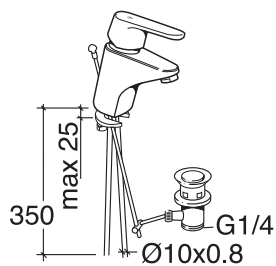

ND 40

Washbasin mixers ND40

42214551; 41214541 with pop-up

41214642

41214651; 41214641 with pop-up

Shower mixers ND40

41216604; 41216634 with hand-shower

41217504

41213123 41213133 with shower

41209355; 41209395 with shut-off

Kitchen mixers ND40

41209555; 41209595 with shut-off

41209495; 41209491 with hand-shower

41209455; 41209451 with hand-shower

Bide mixer

41214571